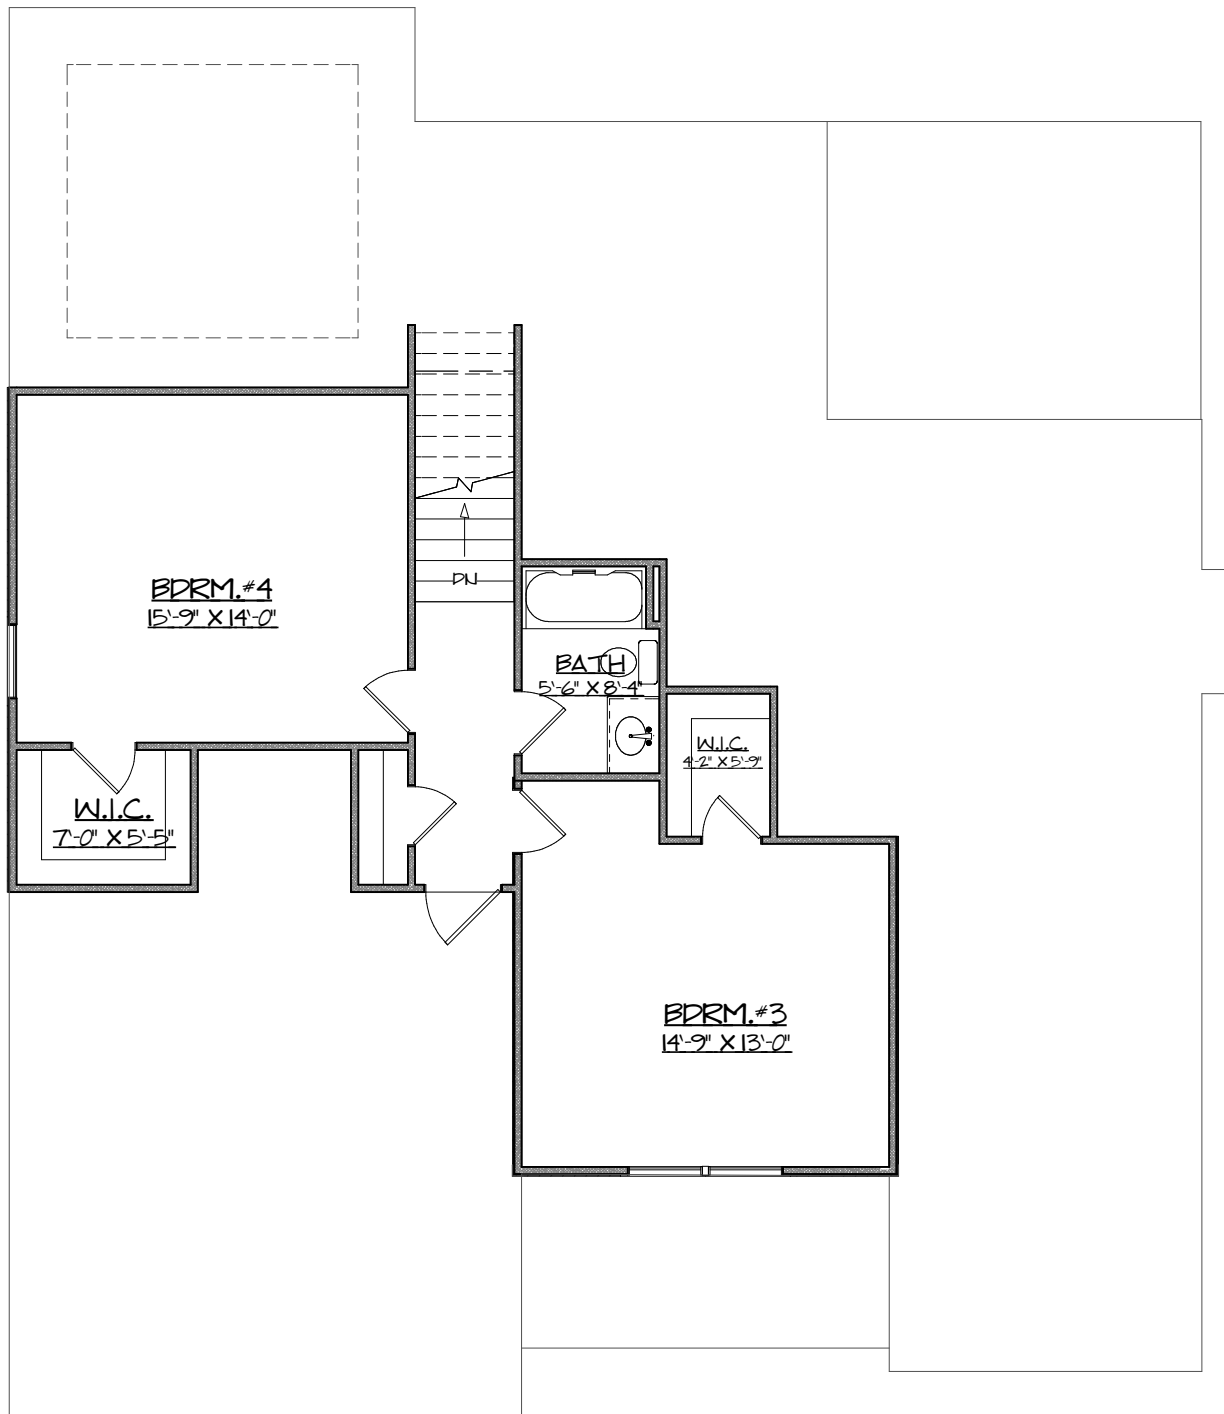

South Georgia Custom Homes

4 BEDROOMS 2467
SQFT

3 BATHS

THE BRIDGEWATER

All Renderings include some options and all plans are subject to change

4 BEDROOMS 2467
SQFT

3 BATHS

THE BRIDGEWATER

South Georgia Custom Homes

4 BEDROOMS 2467
SQFT

3 BATHS

THE BRIDGEWATER

All Renderings include some options and all plans are subject to change