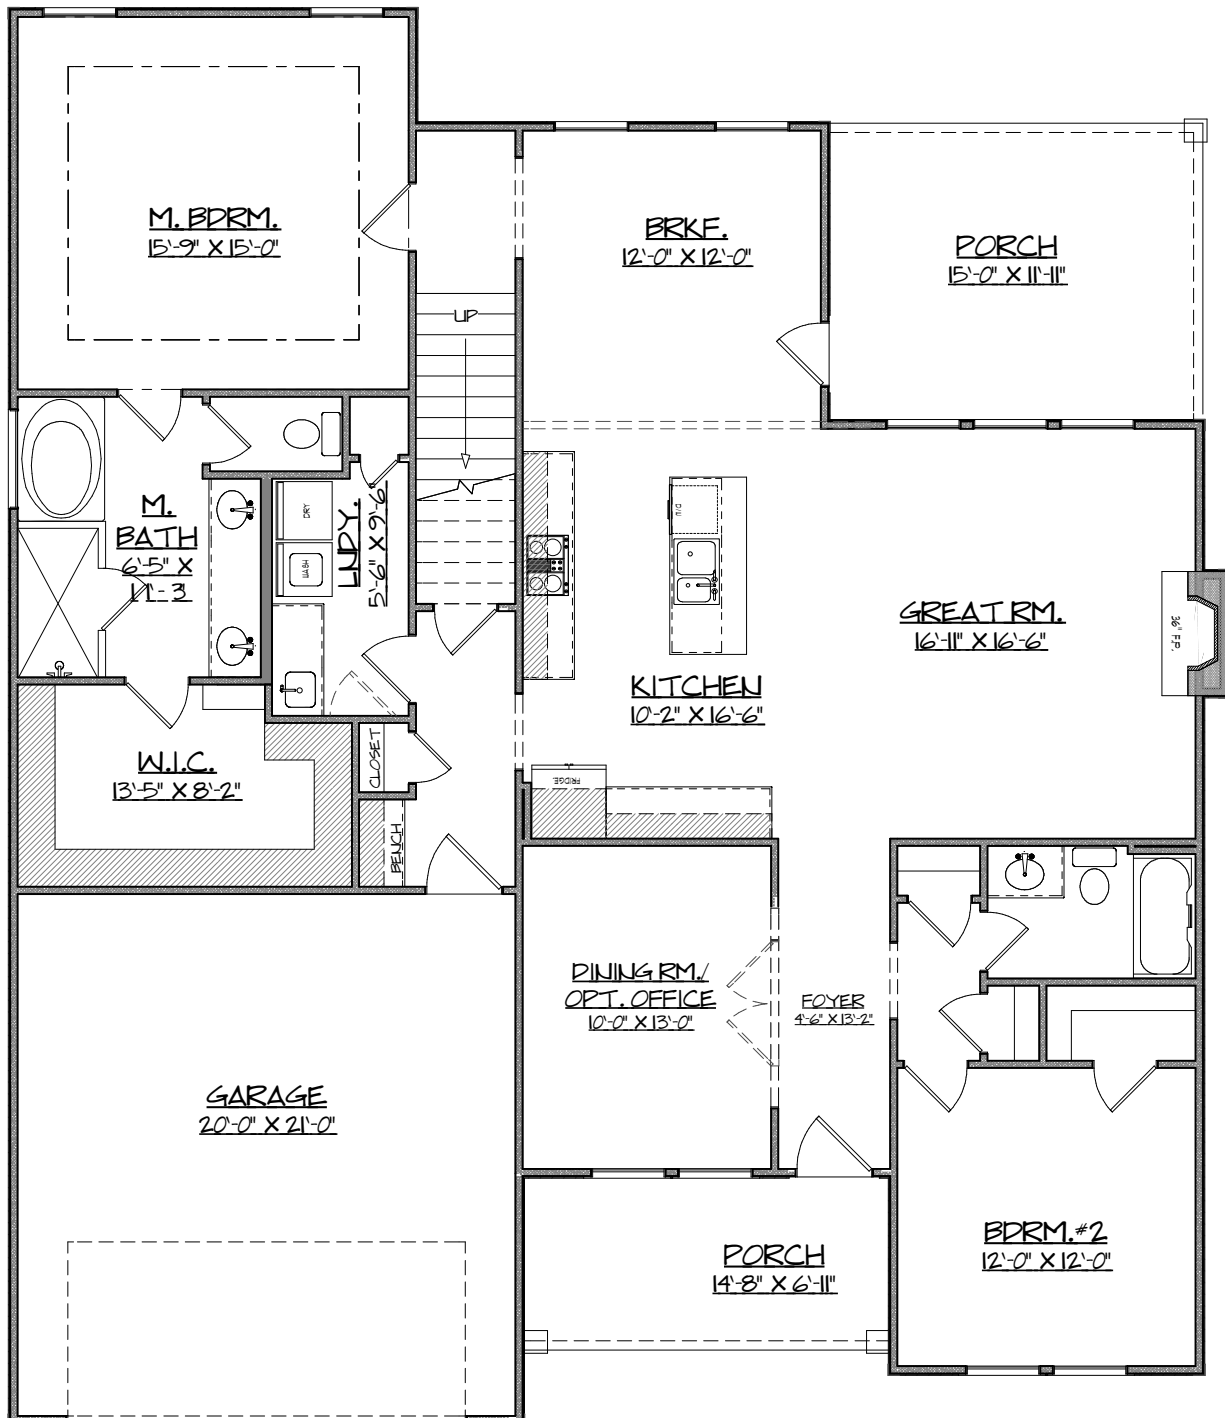

South Georgia Custom Homes

4 BEDROOMS 2467
SQFT

3 BATHS

THE BRIDGEWATER

All Renderings include some options and all plans are subject to change

4 BEDROOMS 2467
SQFT

3 BATHS

THE BRIDGEWATER

South Georgia Custom Homes

4 BEDROOMS 2467
SQFT

3 BATHS

THE BRIDGEWATER

All Renderings include some options and all plans are subject to change