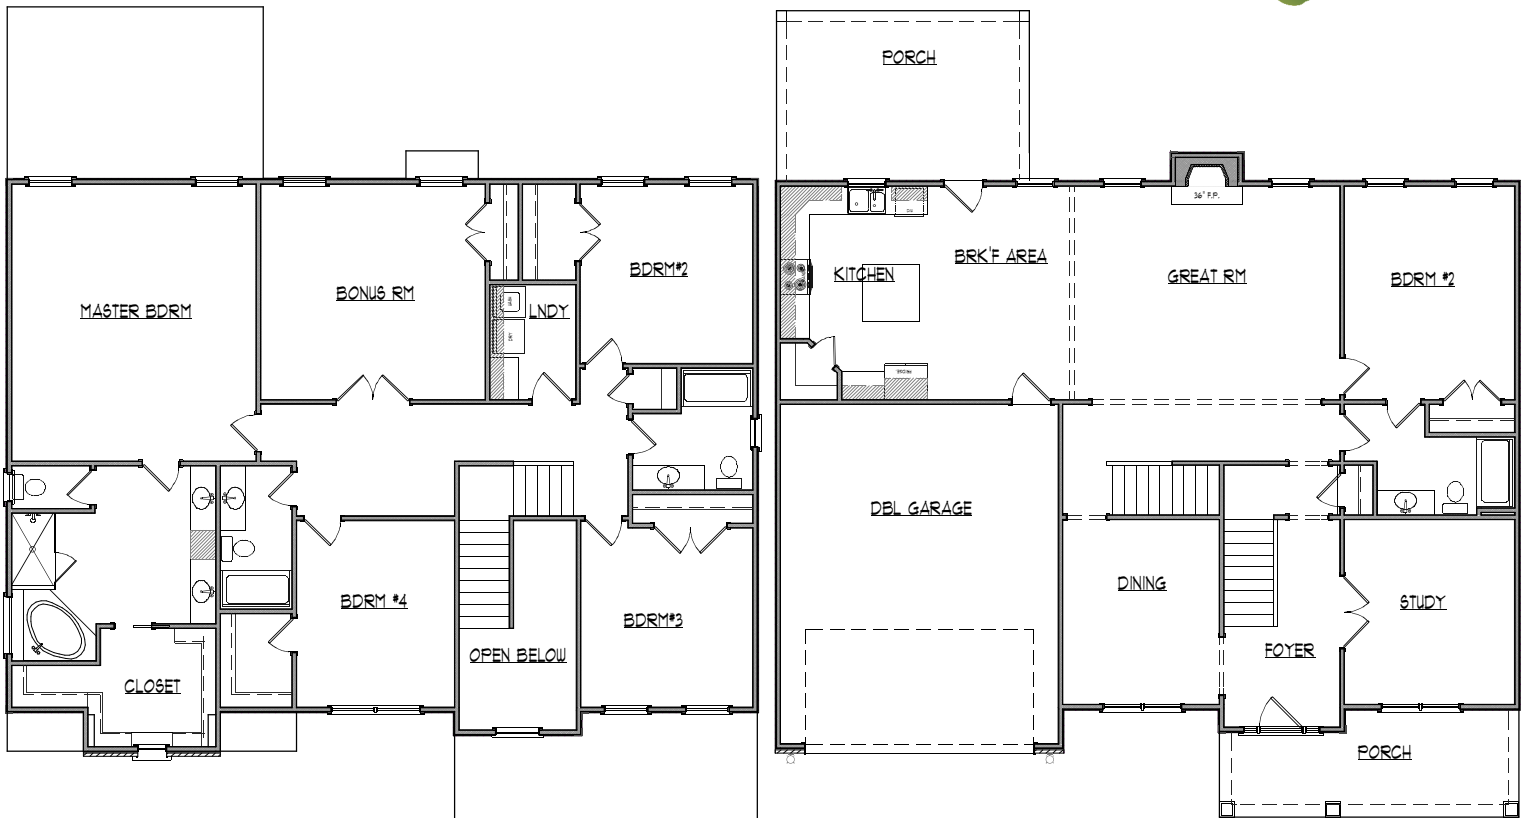

South Georgia Custom Homes

Merwin A 5 BEDROOMS & BONUS 3303 SQFT
4 BATHS

*All Renderings include some options
and all plans are subject to change*