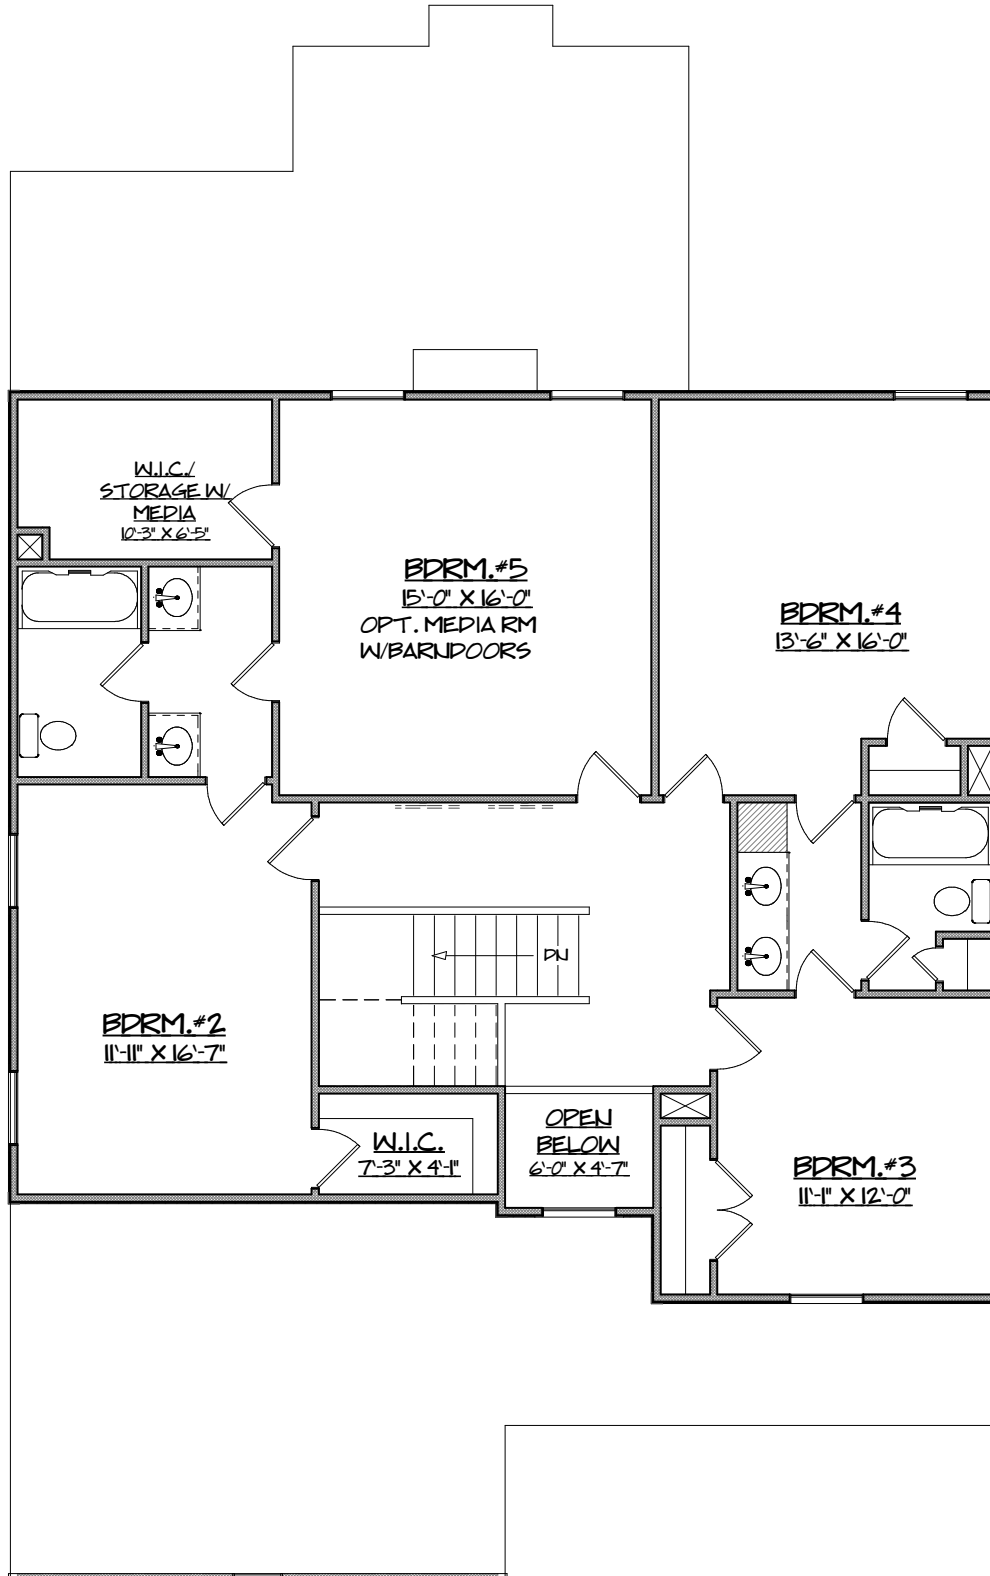

# South Georgia Custom Homes

SABLE

5 BEDROOMS  
3 1/2 BATHS

2722 SQFT

*All Renderings include some options and all plans are subject to change*

## SABLE

5 BEDROOMS  
3 1/2 BATHS

2723 SQFT

*All Renderings include some options and all plans are subject to change*

# South Georgia Custom Homes

**SABLE**

5 BEDROOMS  
3 1/2 BATHS

2722 SQFT

*All Renderings include some options and all plans are subject to change*