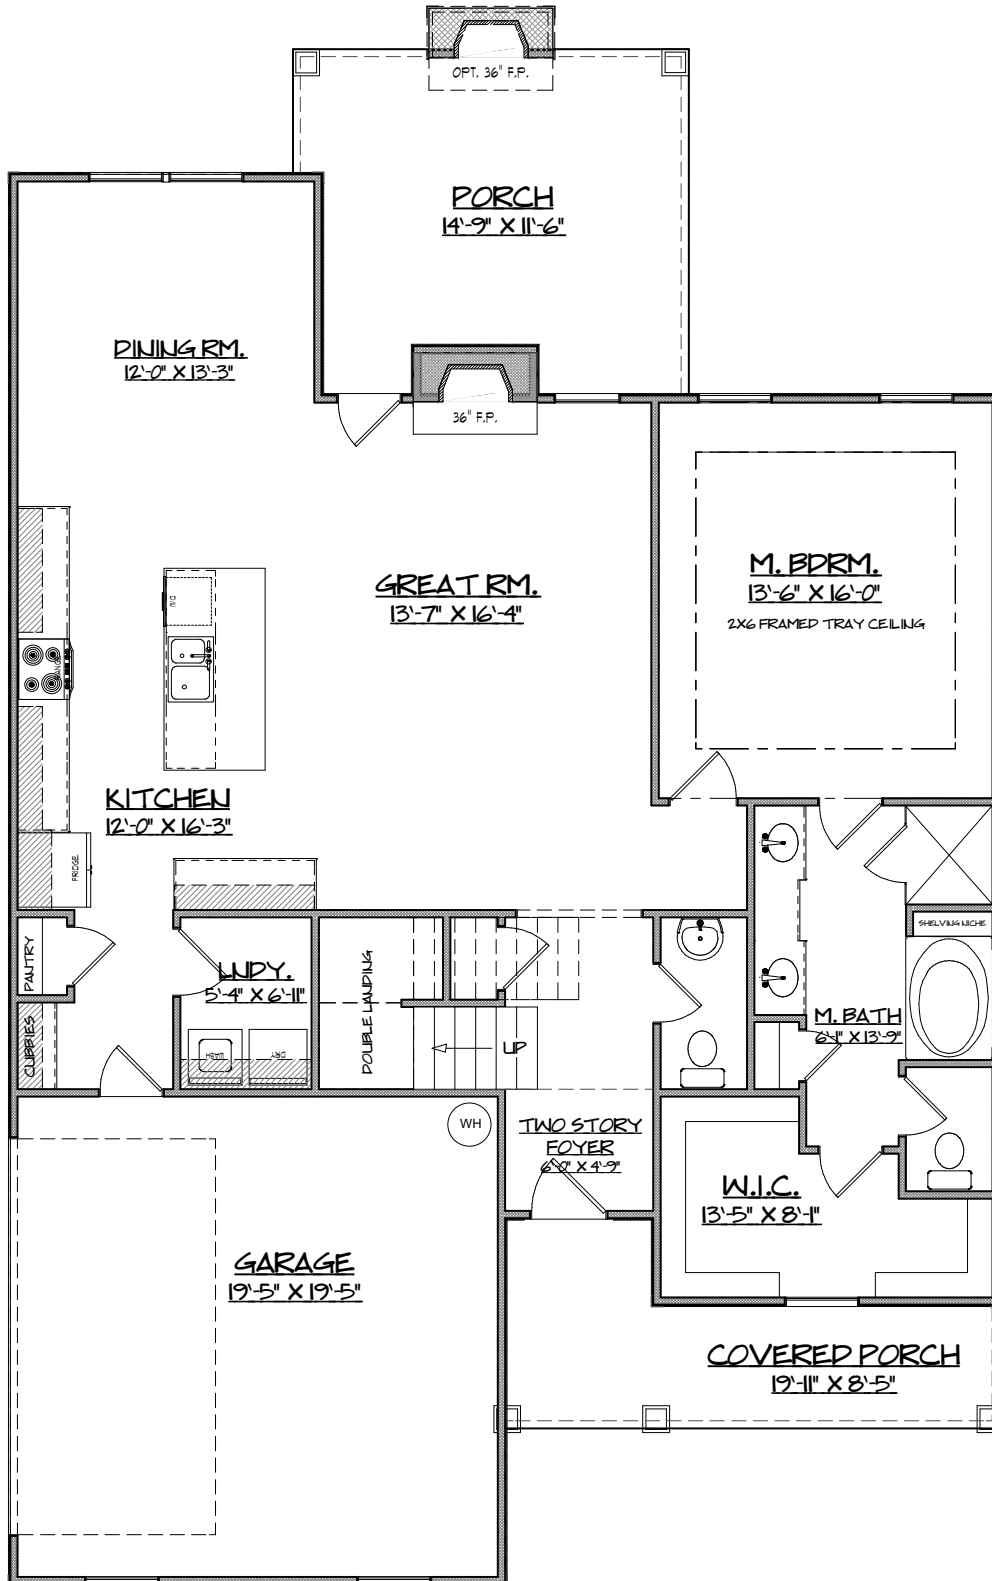

# South Georgia Custom Homes

SABLE

5 BEDROOMS  
3 1/2 BATHS

2722 SQFT

*All Renderings include some options and all plans are subject to change*

## SABLE

5 BEDROOMS  
3 1/2 BATHS

2723 SQFT

*All Renderings include some options and all plans are subject to change*

# South Georgia Custom Homes

**SABLE**

5 BEDROOMS  
3 1/2 BATHS

2722 SQFT

*All Renderings include some options and all plans are subject to change*