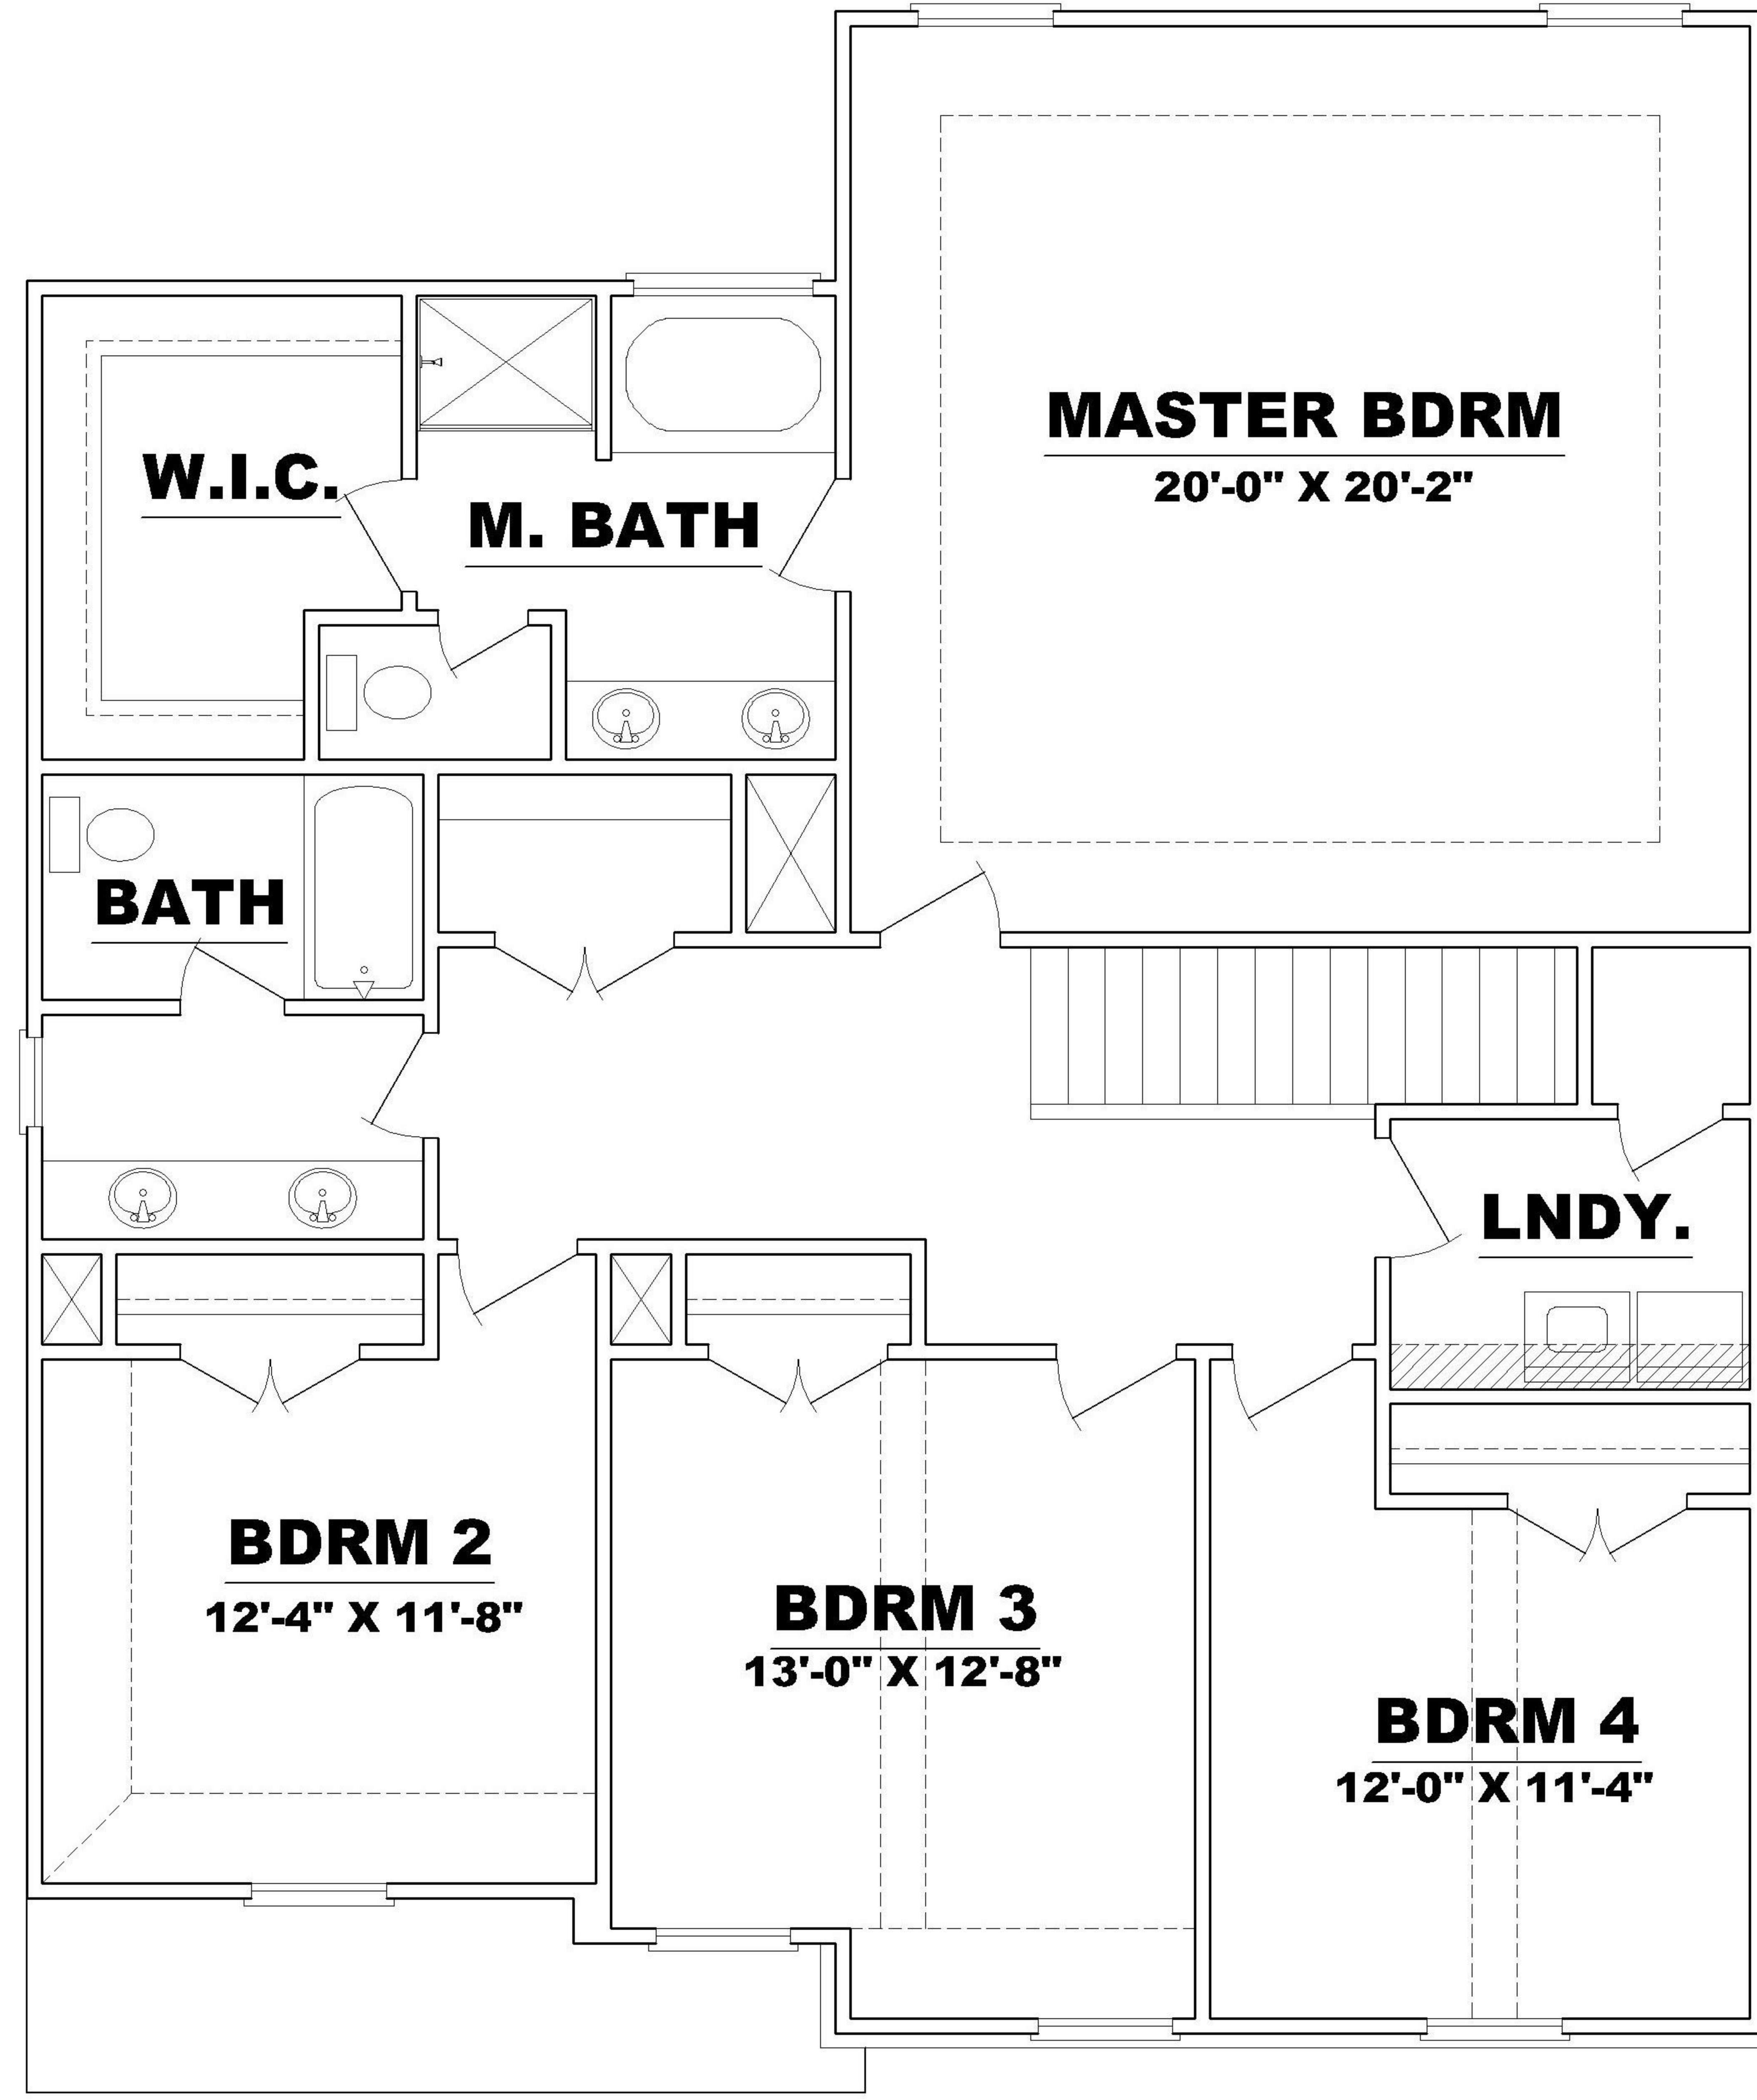

FIRST FLOOR PLAN

SECOND FLOOR PLAN

"MARY GRACE"

2489 Heated Sqft