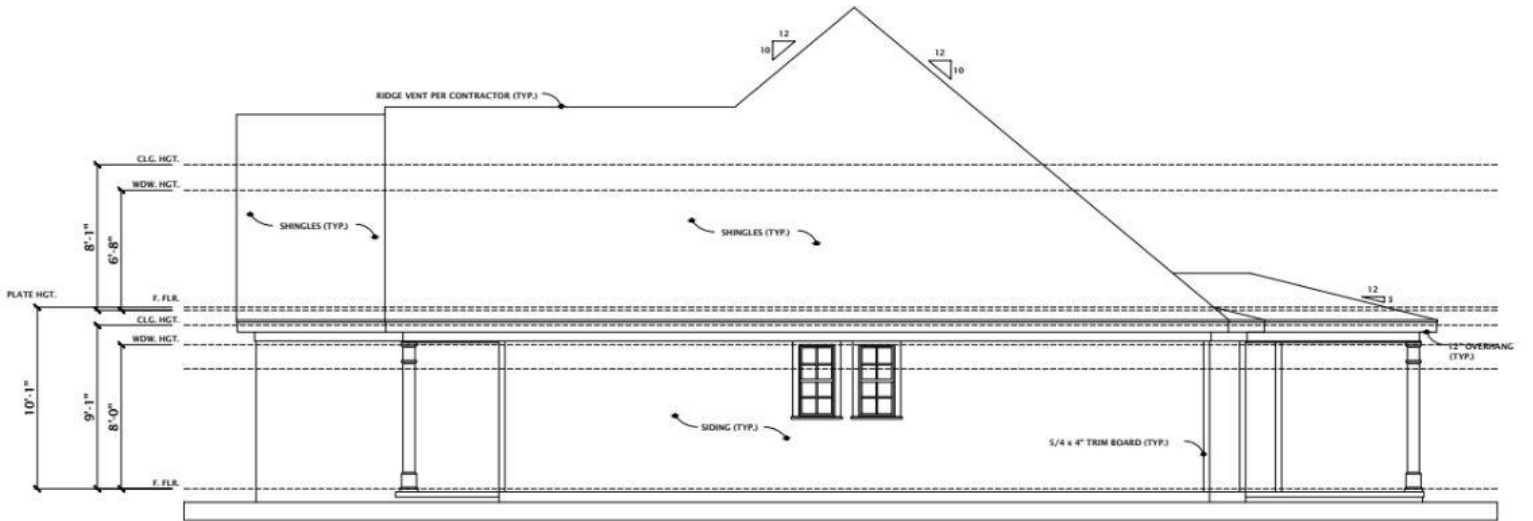

FRONT ELEVATION

SCALE 1/4" = 1'-0"

RIGHT ELEVATION

SCALE 1/4" = 1'-0"

REAR ELEVATION
SCALE 1/4" = 1'-0"

LEFT ELEVATION
SCALE 1/4" = 1'-0"