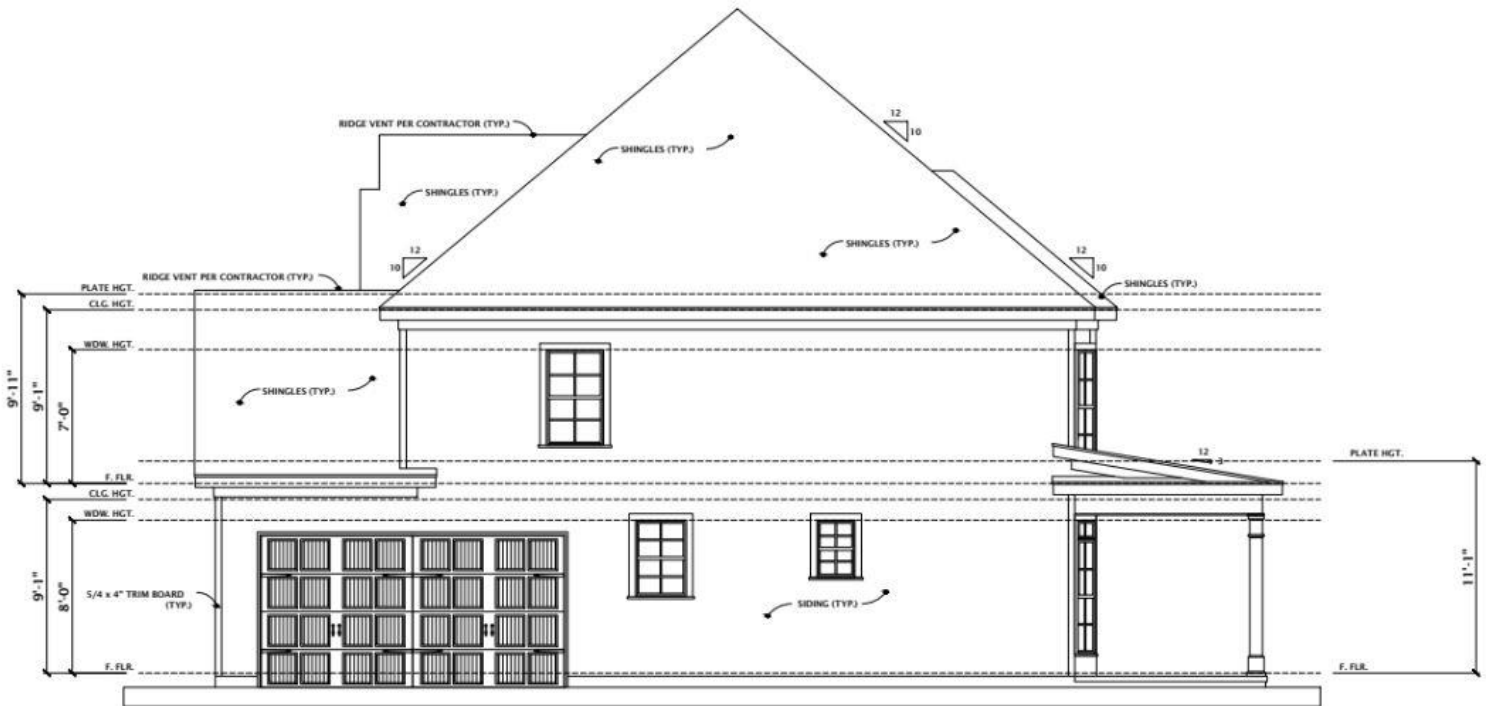

FRONT ELEVATION
SCALE 1/4" = 1'-0"

RIGHT ELEVATION
SCALE 1/4" = 1'-0"

REAR ELEVATION
SCALE 1/4" = 1'-0"

LEFT ELEVATION
SCALE 1/4" = 1'-0"