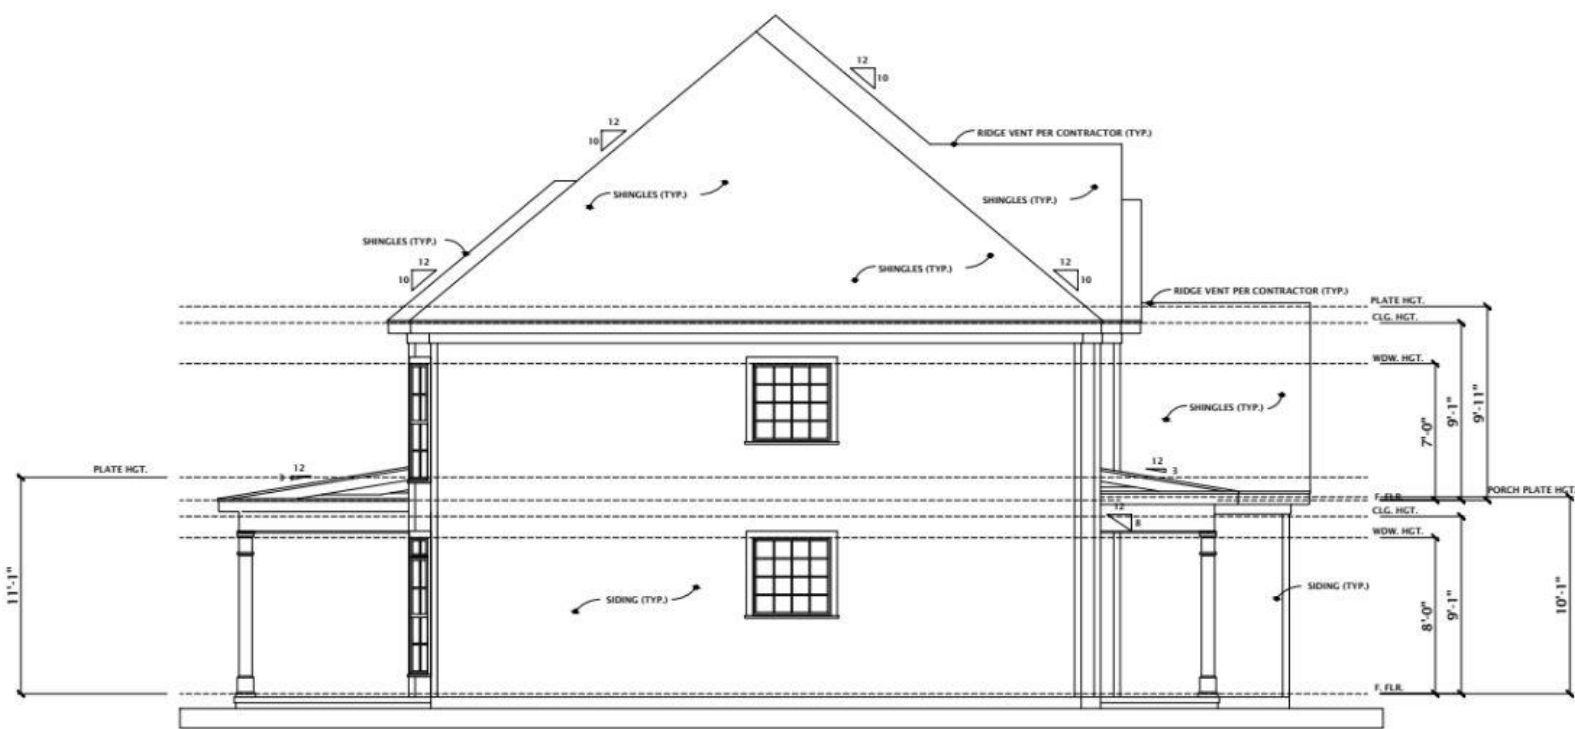

FRONT ELEVATION
SCALE 1/4" = 1'-0"

RIGHT ELEVATION
SCALE 1/4" = 1'-0"

REAR ELEVATION
SCALE 1/4" = 1'-0"

LEFT ELEVATION
SCALE 1/4" = 1'-0"