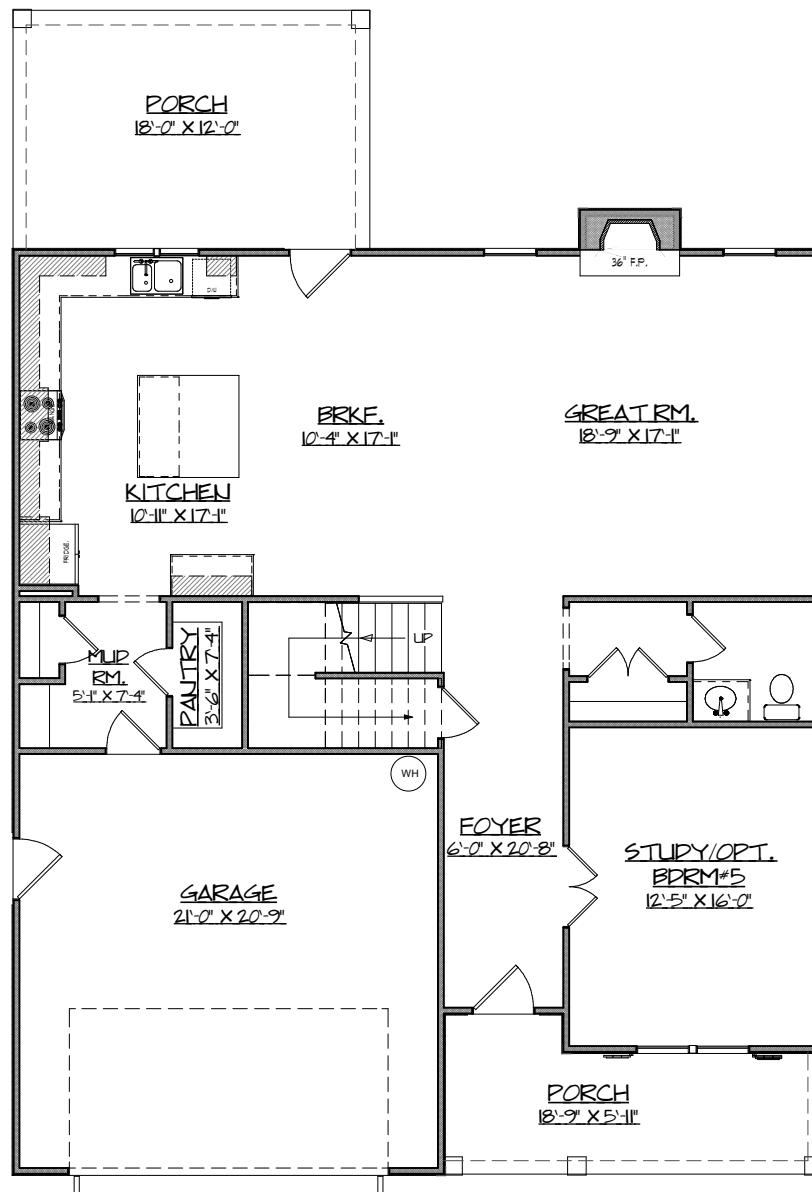

South Georgia Custom Homes

THE WILLOW

4 BEDROOMS
3 1/2 BATHS

2839 SQFT

All Renderings include some options and all plans are subject to change

South Georgia Custom Homes

THE WILLOW

4 BEDROOMS
3 1/2 BATHS

2839 SQFT

All Renderings include some options and all plans are subject to change

South Georgia Custom Homes

THE WILLOW

4 BEDROOMS
3 1/2 BATHS

2839 SQFT

All Renderings include some options and all plans are subject to change