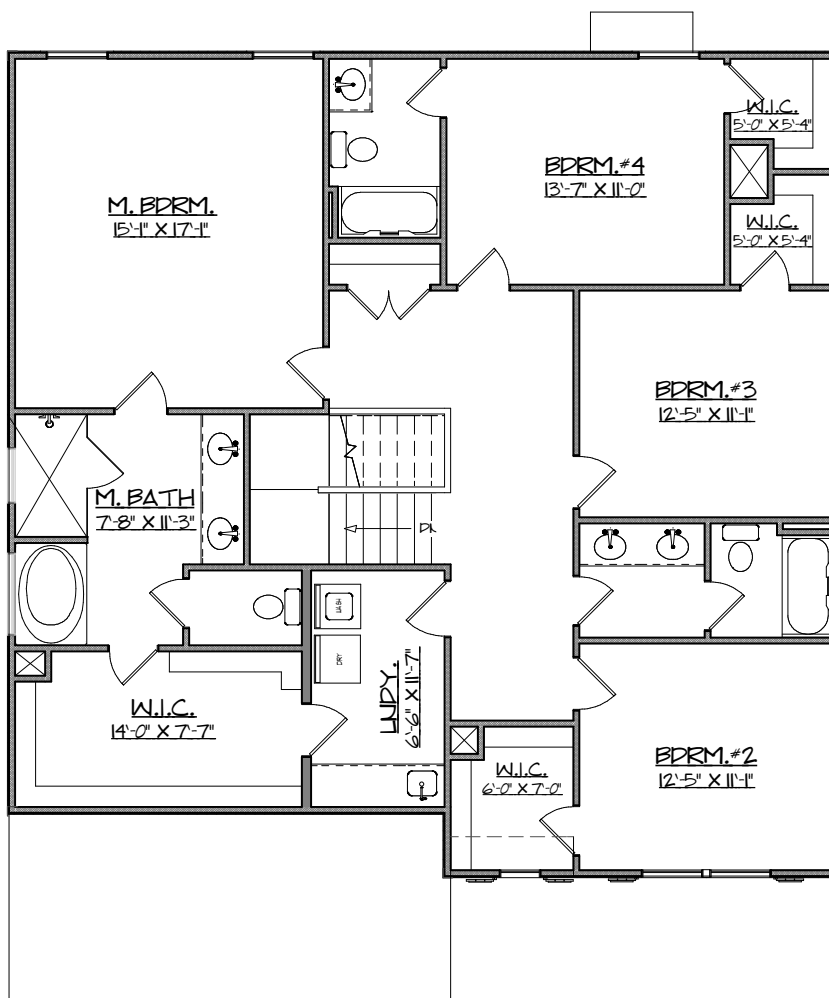

South Georgia Custom Homes

THE WILLOW

4 BEDROOMS
3 1/2 BATHS

2839 SQFT

All Renderings include some options and all plans are subject to change

South Georgia Custom Homes

THE WILLOW

4 BEDROOMS
3 1/2 BATHS

2839 SQFT

All Renderings include some options and all plans are subject to change

South Georgia Custom Homes

THE WILLOW

4 BEDROOMS
3 1/2 BATHS

2839 SQFT

All Renderings include some options and all plans are subject to change