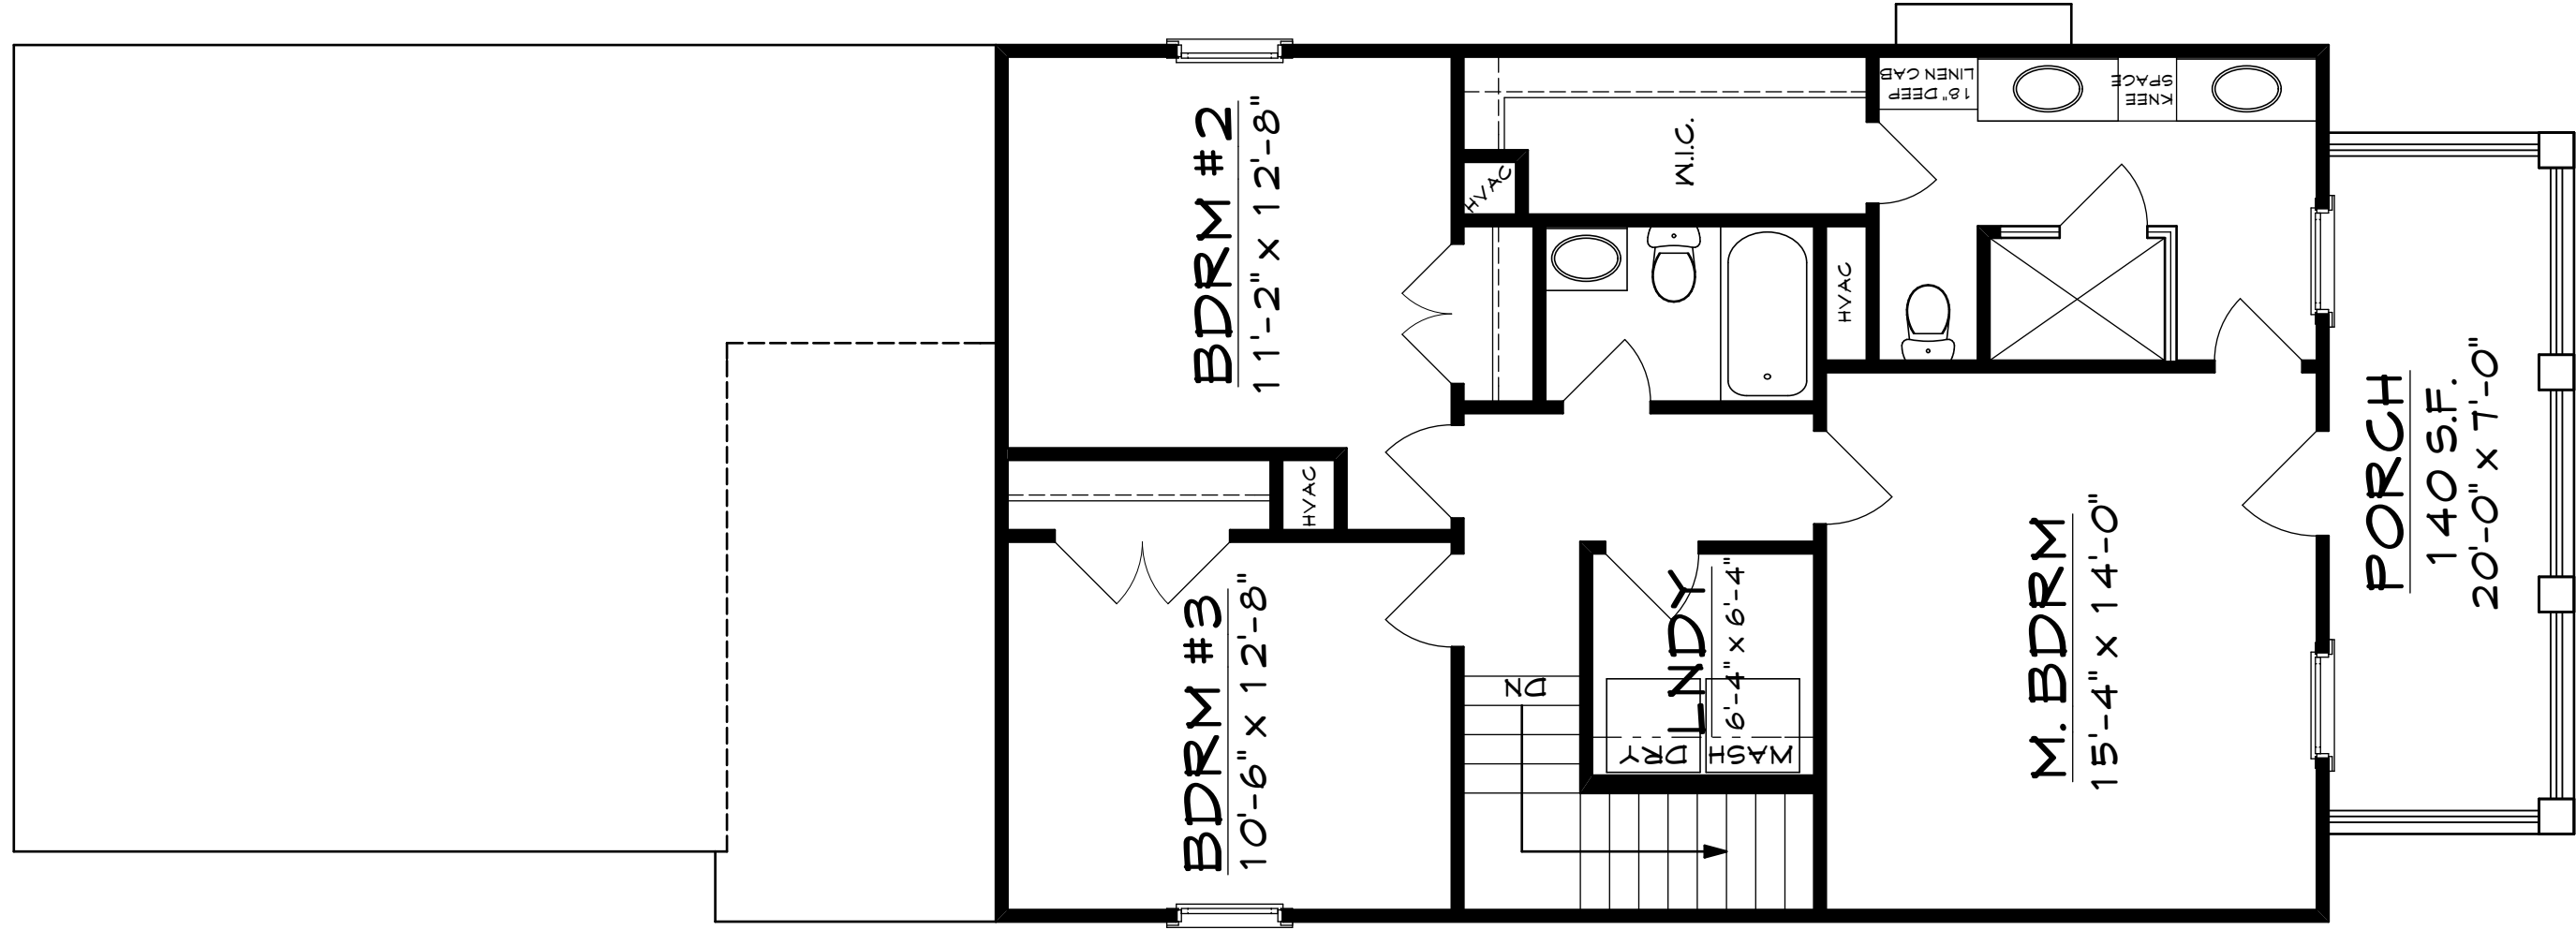

"LOT 132 WRIGHTS FARM"

**FIRST FLOOR PLAN**

1018 S.F. HTD.  
9'-0" CEILINGS

SQUARE FOOTAGE	
FIRST FLOOR	1018
SECOND FLOOR	897
TOTAL HTD S.F.	1915
GARAGE	400
PORCHES	252
TOTAL SF	2567

"LOT 132 WRIGHTS FARM"

**SECOND FLOOR PLAN**

897 S.F. HTD.  
8'-0" CEILINGS

"LOT 132 WRIGHTS FARM"