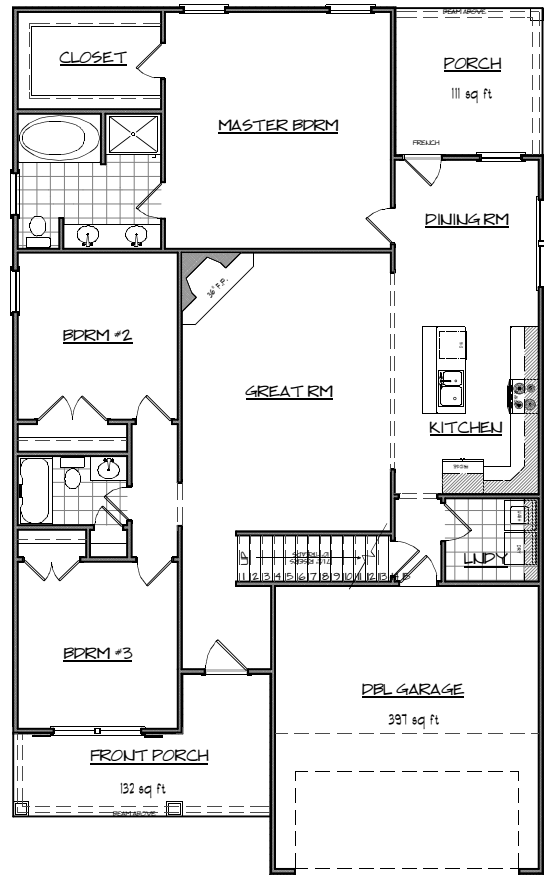

South Georgia Custom Homes

Charleston B

3 BEDROOMS
2 BATHS

1650 SQFT

*All Renderings include some options
and all plans are subject to change*