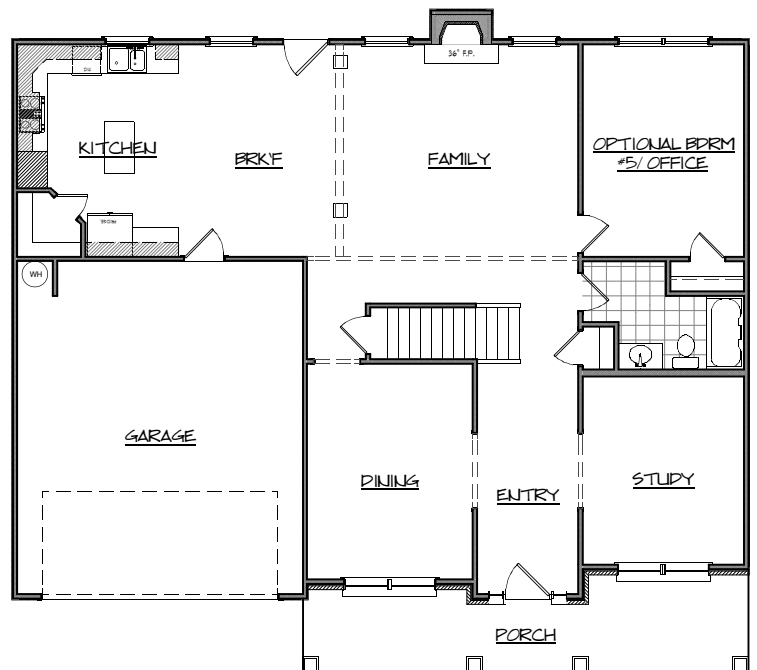

# South Georgia Custom Homes

Charles B 5 BEDROOMS & MEDIA 3223 SQFT  
4 BATHS

*All Renderings include some options  
and all plans are subject to change*