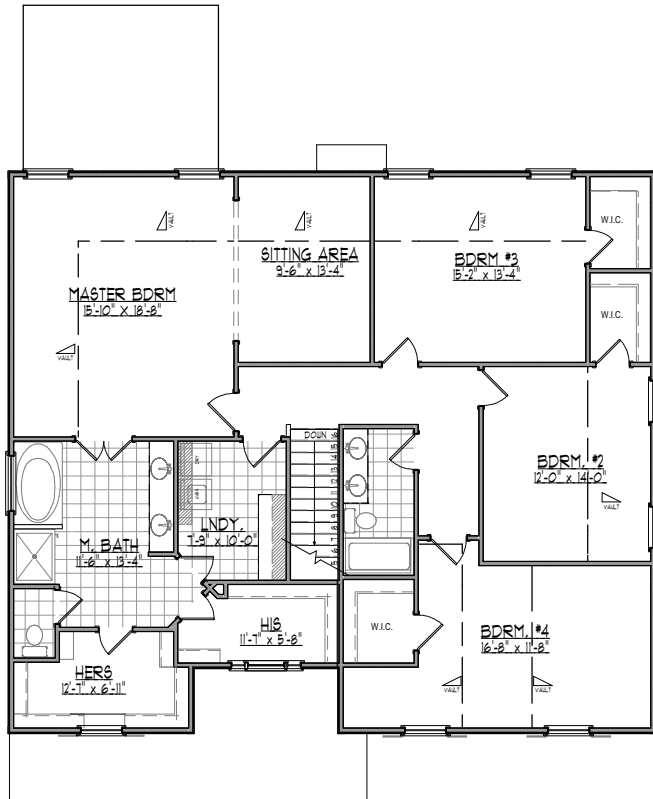

South Georgia Custom Homes

Lilly

5 BEDROOMS
3 BATHS

3124 SQFT

*All Renderings include some options
and all plans are subject to change*