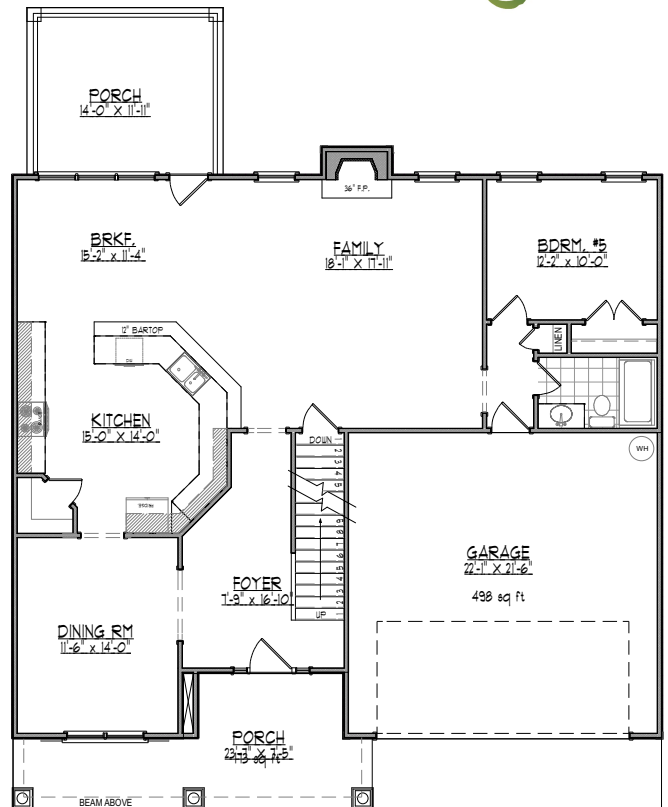

South Georgia Custom Homes

Lilly

5 BEDROOMS
3 BATHS

3124 SQFT

*All Renderings include some options
and all plans are subject to change*