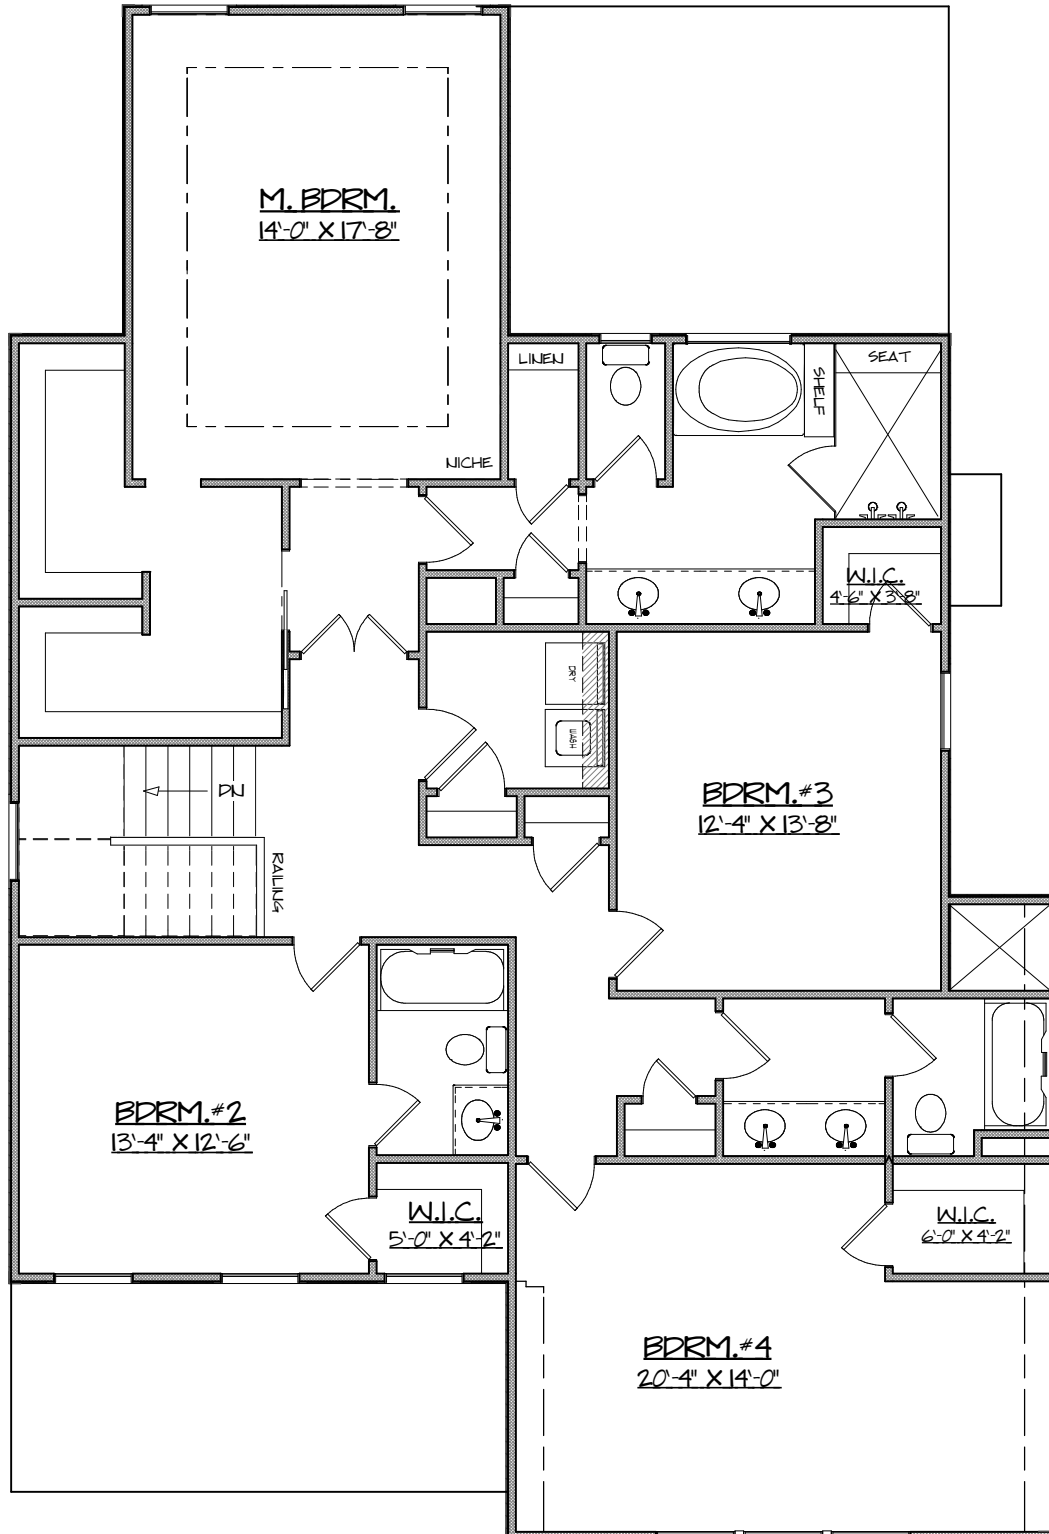

# South Georgia Custom Homes

SYCAMORE

4 BEDROOMS    2911 SQFT  
3 1/2 BATHS

*All Renderings include some options and all plans are subject to change*

## SYCAMORE

4 BEDROOMS 2911 SQFT  
3 1/2 BATHS

*All Renderings include some options and all plans are subject to change*