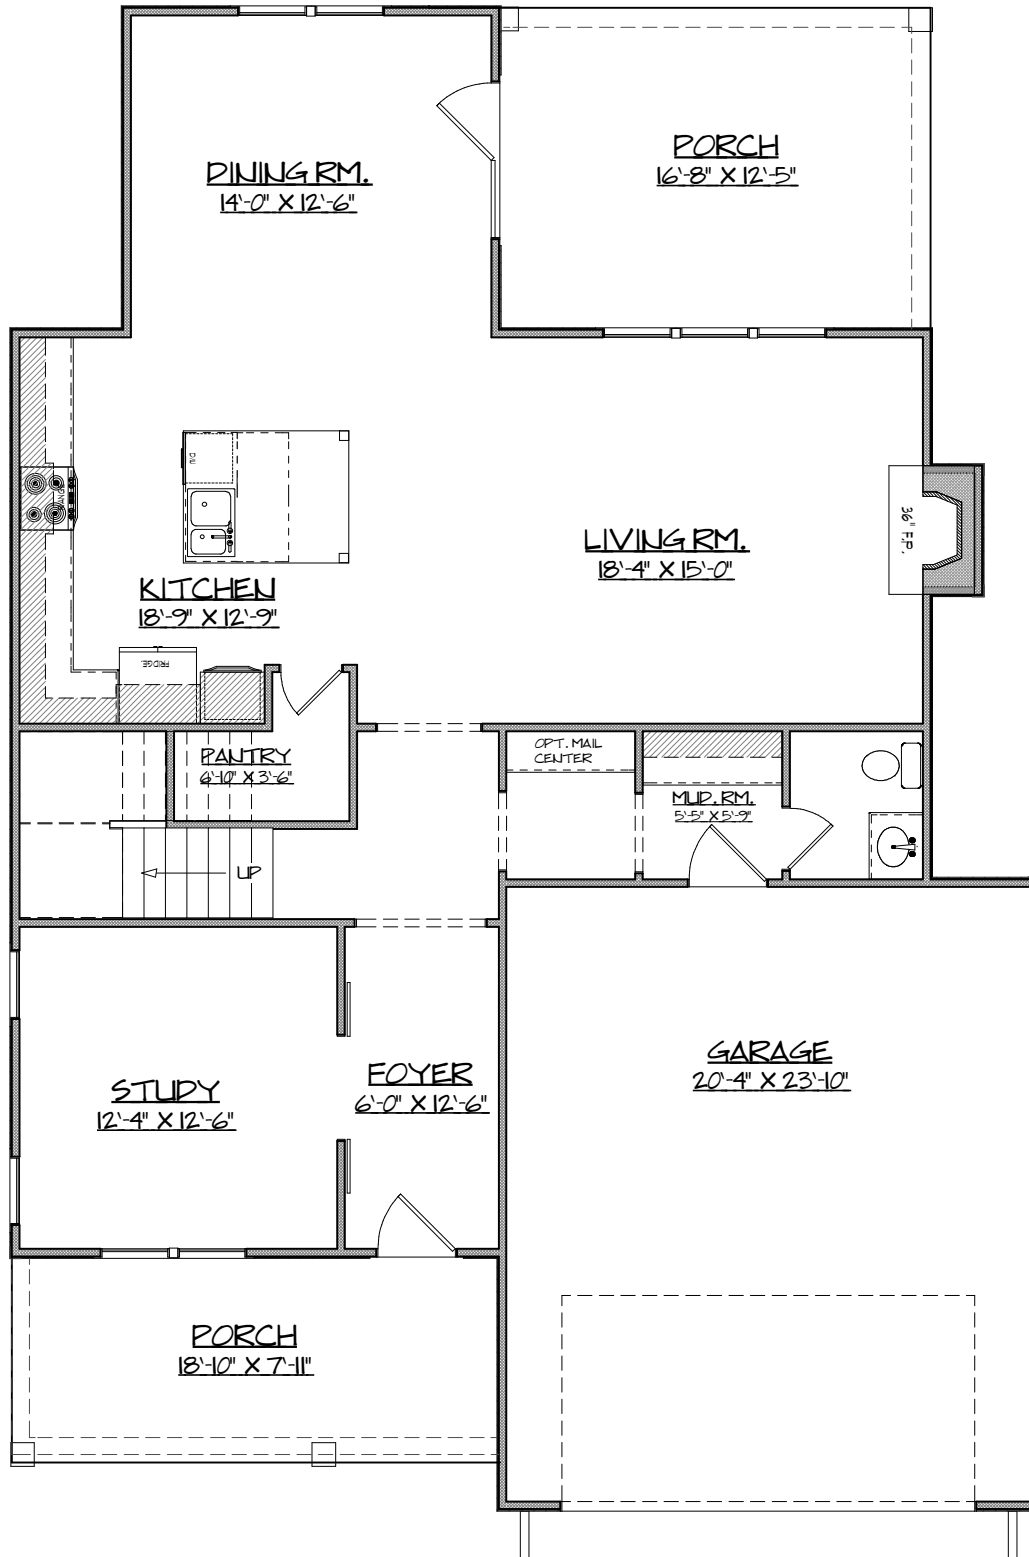

# South Georgia Custom Homes

SYCAMORE

4 BEDROOMS    2911 SQFT  
3 1/2 BATHS

*All Renderings include some options and all plans are subject to change*

## SYCAMORE

4 BEDROOMS 2911 SQFT  
3 1/2 BATHS

*All Renderings include some options and all plans are subject to change*