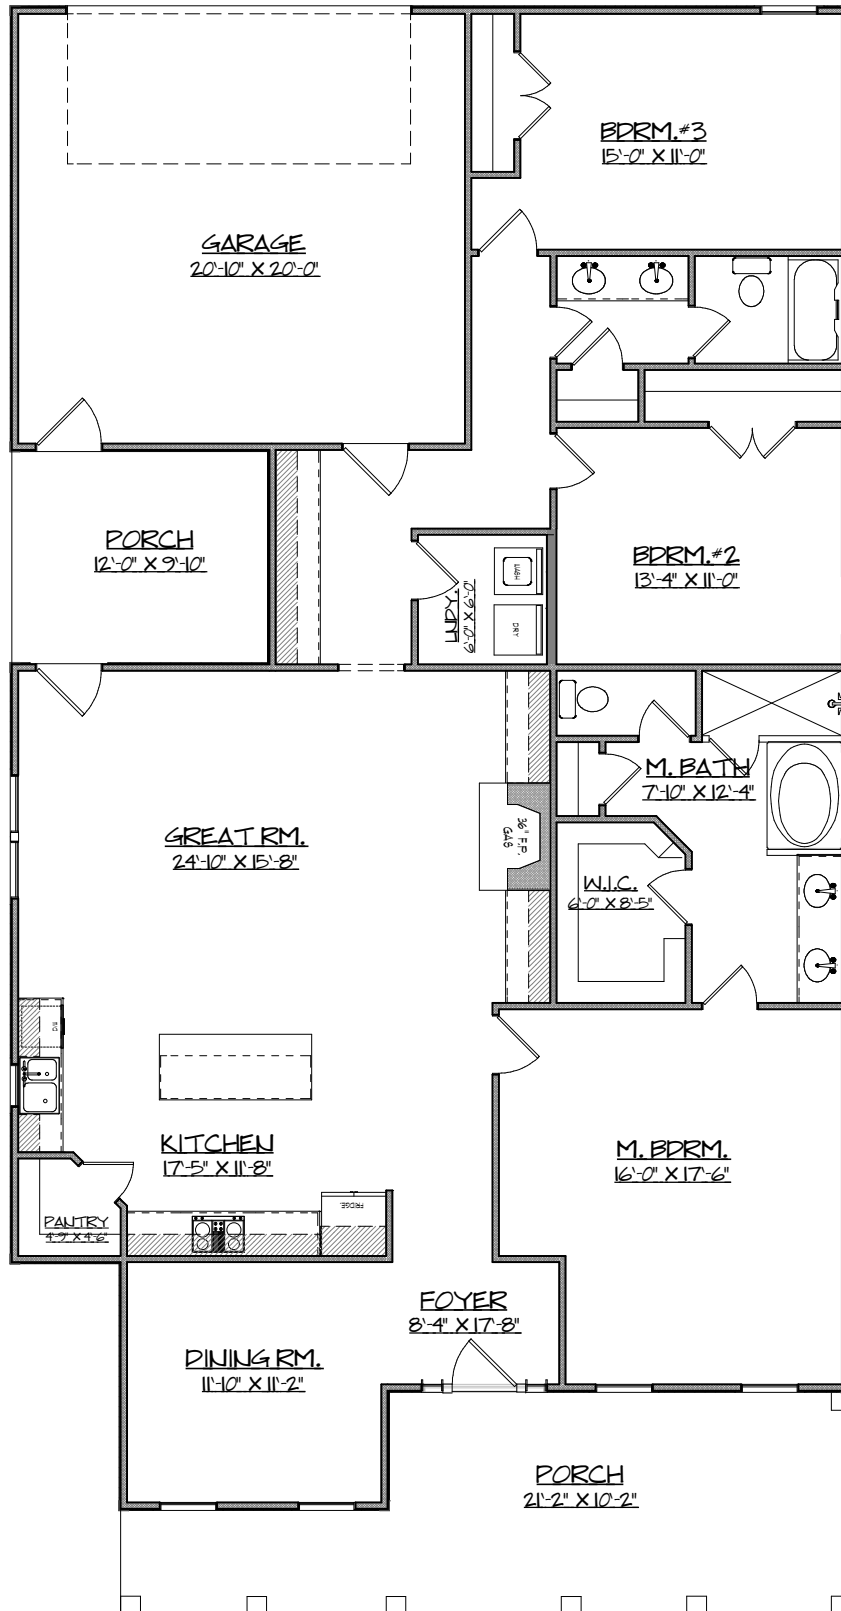

South Georgia Custom Homes

ASHLAND

3 BEDROOMS
2 BATHS

2031 SQFT

All Renderings include some options and all plans are subject to change

South Georgia Custom Homes

ASHLAND

3 BEDROOMS
2 BATHS

2031 SQFT

All Renderings include some options and all plans are subject to change